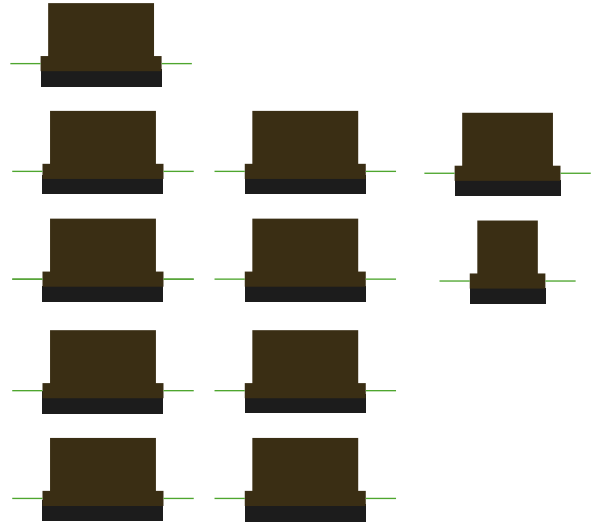

Station Masters House 4mm Scale
 (Sheet 32 of 31)
 ©2015 Fine Scale Buildings Ltd.

Key:

- Fold
- Cut
- Score and Fold
- Colour Edges

BR Western Region

FINE SCALE BUILDINGS
www.finescalebuildings.com

Station Masters House 4mm Scale
(Sheet 33 of 31)

©2015 Fine Scale Buildings Ltd.

Key:

- Fold 
- Cut 
- Score and Fold 
- Colour Edges 

BR Western Region

Mount on Transparent Plastic

Front Door Template

Front Door Jamb Template

Kitchen Door Template

Kitchen Door Jamb Template

Sash Windows Front Frame Templates

Sash Windows Rear Frames

Cut here if modelling windows open

Rear Bedroom Side Window

Kitchen Side Window