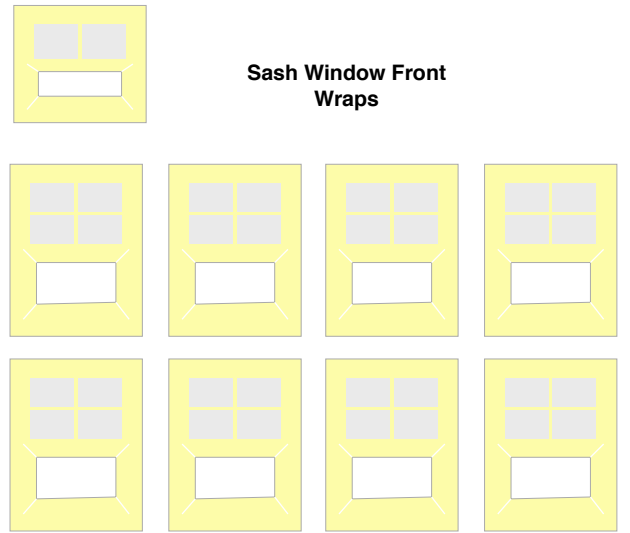

Station Masters House 4mm Scale
 (Sheet 32 of 31)
 ©2015 Fine Scale Buildings Ltd.

Key:

- Fold
- Cut
- Score and Fold
- Colour Edges

BR Western Region

FINE SCALE BUILDINGS
www.finescalebuildings.com

Station Masters House 4mm Scale
(Sheet 33 of 31)

©2015 Fine Scale Buildings Ltd.

Key:

- Fold 
- Cut 
- Score and Fold 
- Colour Edges 

BR Western Region

Mount on Transparent Plastic

Front Door Template

Front Door Jamb Template

Kitchen Door Template

Kitchen Door Jamb Template

Sash Windows Front Frame Templates

Sash Windows Rear Frames

Cut here if modelling windows open

Rear Bedroom Side Window

Kitchen Side Window