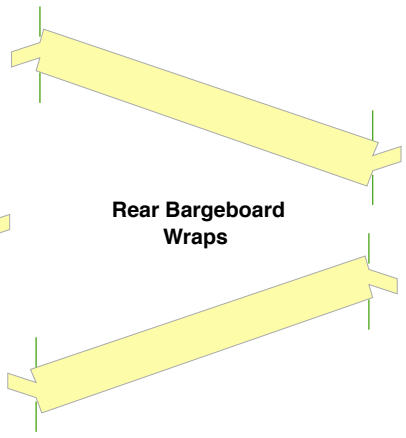

Station Masters House 4mm Scale
 (Sheet 32 of 31)
 ©2015 Fine Scale Buildings Ltd.

Key:

- Fold
- Cut
- Score and Fold
- Colour Edges

BR Western Region

FINE SCALE BUILDINGS
www.finescalebuildings.com

Station Masters House 4mm Scale
(Sheet 33 of 31)

©2015 Fine Scale Buildings Ltd.

Key:

- Fold 
- Cut 
- Score and Fold 
- Colour Edges 

BR Western Region

Mount on Transparent Plastic

Front Door Template

Front Door Jamb Template

Kitchen Door Template

Kitchen Door Jamb Template

Sash Windows Front Frame Templates

Sash Windows Rear Frames

Cut here if modelling windows open

Rear Bedroom Side Window

Kitchen Side Window