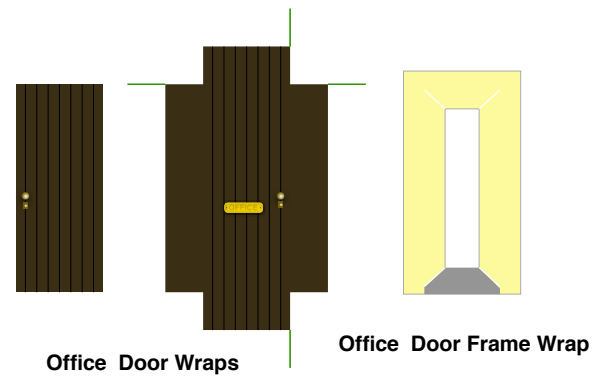

Station Masters House 4mm Scale
 (Sheet 32 of 31)
 ©2015 Fine Scale Buildings Ltd.

Key:

- Fold
- Cut
- Score and Fold
- Colour Edges

BR Western Region

FINE SCALE BUILDINGS
www.finescalebuildings.com

Station Masters House 4mm Scale
(Sheet 33 of 31)

©2015 Fine Scale Buildings Ltd.

Key:

- Fold 
- Cut 
- Score and Fold 
- Colour Edges 

BR Western Region

Mount on Transparent Plastic

Front Door Template

Front Door Jamb Template

Kitchen Door Template

Kitchen Door Jamb Template

Sash Windows Front Frame Templates

Sash Windows Rear Frames

Cut here if modelling windows open

Rear Bedroom Side Window

Kitchen Side Window