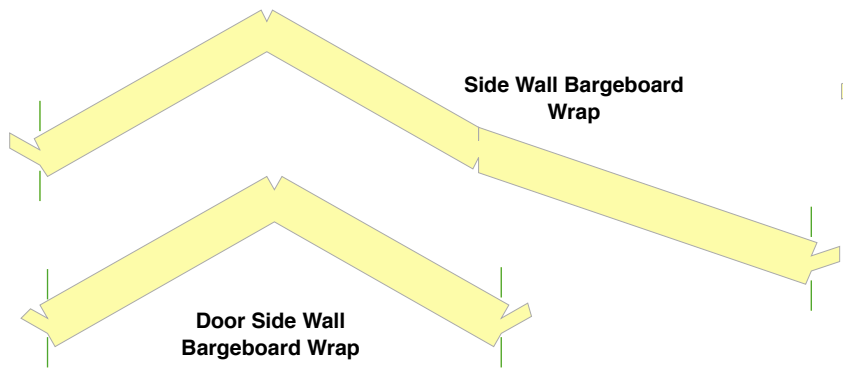

Station Masters House 4mm Scale
 (Sheet 32 of 31)
 ©2015 Fine Scale Buildings Ltd.

Key:

- Fold
- Cut
- Score and Fold
- Colour Edges

BR Western Region

FINE SCALE BUILDINGS
www.finescalebuildings.com

Station Masters House 4mm Scale
(Sheet 33 of 31)

©2015 Fine Scale Buildings Ltd.

Key:

- Fold 
- Cut 
- Score and Fold 
- Colour Edges 

BR Western Region

Mount on Transparent Plastic

Front Door Template

Front Door Jamb Template

Kitchen Door Template

Kitchen Door Jamb Template

Sash Windows Front Frame Templates

Sash Windows Rear Frames

Cut here if modelling windows open

Rear Bedroom Side Window

Kitchen Side Window